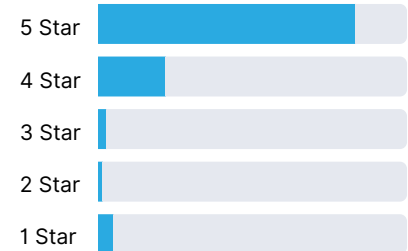

Customer Experience Overview

40130

Competitor 1

Competitor 2

★★★★☆ 4.8 out of 5

★★★★☆ 4.2 out of 5

★★★★☆ 4.4 out of 5

Quality of Support

Quality of Support

Quality of Support

✓ 4.8 stars

✓ 0 1-star reviews

✓ 9.7 support rating

✗ 4.2 stars

✗ 62 1-star reviews

✗ 8.1 support rating