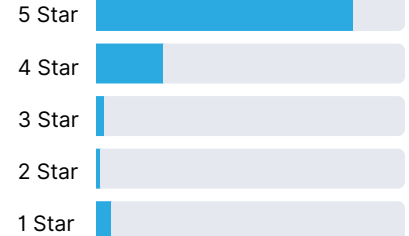

Customer Experience Overview

4030

Competitor 1

Competitor 2

★★★★☆ 4.8 out of 5

★★★★☆ 4.2 out of 5

★★★★☆ 4.4 out of 5

Quality of Support

Quality of Support

Quality of Support

✓ 4.8 stars

✓ 0 1-star reviews

✓ 9.7 support rating

✗ 4.2 stars

✗ 62 1-star reviews

✗ 8.1 support rating