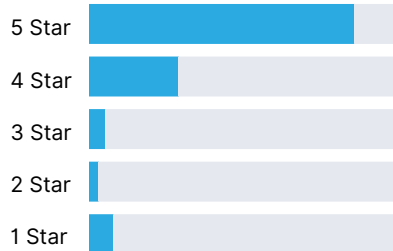

Customer Experience Overview

40130

Competitor 1

Competitor 2

★★★★☆ 4.8 out of 5

★★★★☆ 4.2 out of 5

★★★★☆ 4.4 out of 5

Quality of Support

Quality of Support

Quality of Support

✓ 4.8 stars

✓ 0 1-star reviews

✓ 9.7 support rating

✗ 4.2 stars

✗ 62 1-star reviews

✗ 8.1 support rating