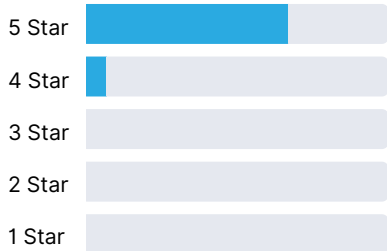

Customer Experience Overview

40130

Competitor 1

Competitor 2

★★★★☆ 4.8 out of 5

★★★★☆ 4.2 out of 5

★★★★☆ 4.4 out of 5

Quality of Support

Quality of Support

Quality of Support

✓ 4.8 stars

✓ 0 1-star reviews

✓ 9.7 support rating

✗ 4.2 stars

✗ 62 1-star reviews

✗ 8.1 support rating