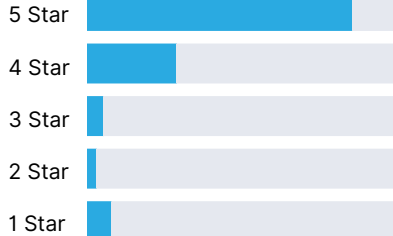

Customer Experience Overview

4030

Competitor 1

Competitor 2

★★★★☆ 4.8 out of 5

★★★★☆ 4.2 out of 5

★★★★☆ 4.4 out of 5

Quality of Support

Quality of Support

Quality of Support

✓ 4.8 stars

✓ 0 1-star reviews

✓ 9.7 support rating

✗ 4.2 stars

✗ 62 1-star reviews

✗ 8.1 support rating