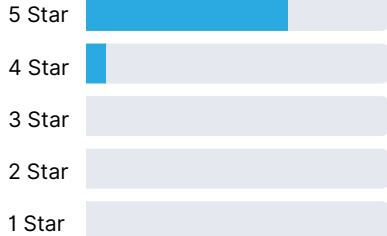

Customer Experience Overview

4030

Competitor 1

Competitor 2

★★★★☆ 4.8 out of 5

★★★★☆ 4.2 out of 5

★★★★☆ 4.4 out of 5

Quality of Support

Quality of Support

Quality of Support

✓ 4.8 stars

✓ 0 1-star reviews

✓ 9.7 support rating

✗ 4.2 stars

✗ 62 1-star reviews

✗ 8.1 support rating